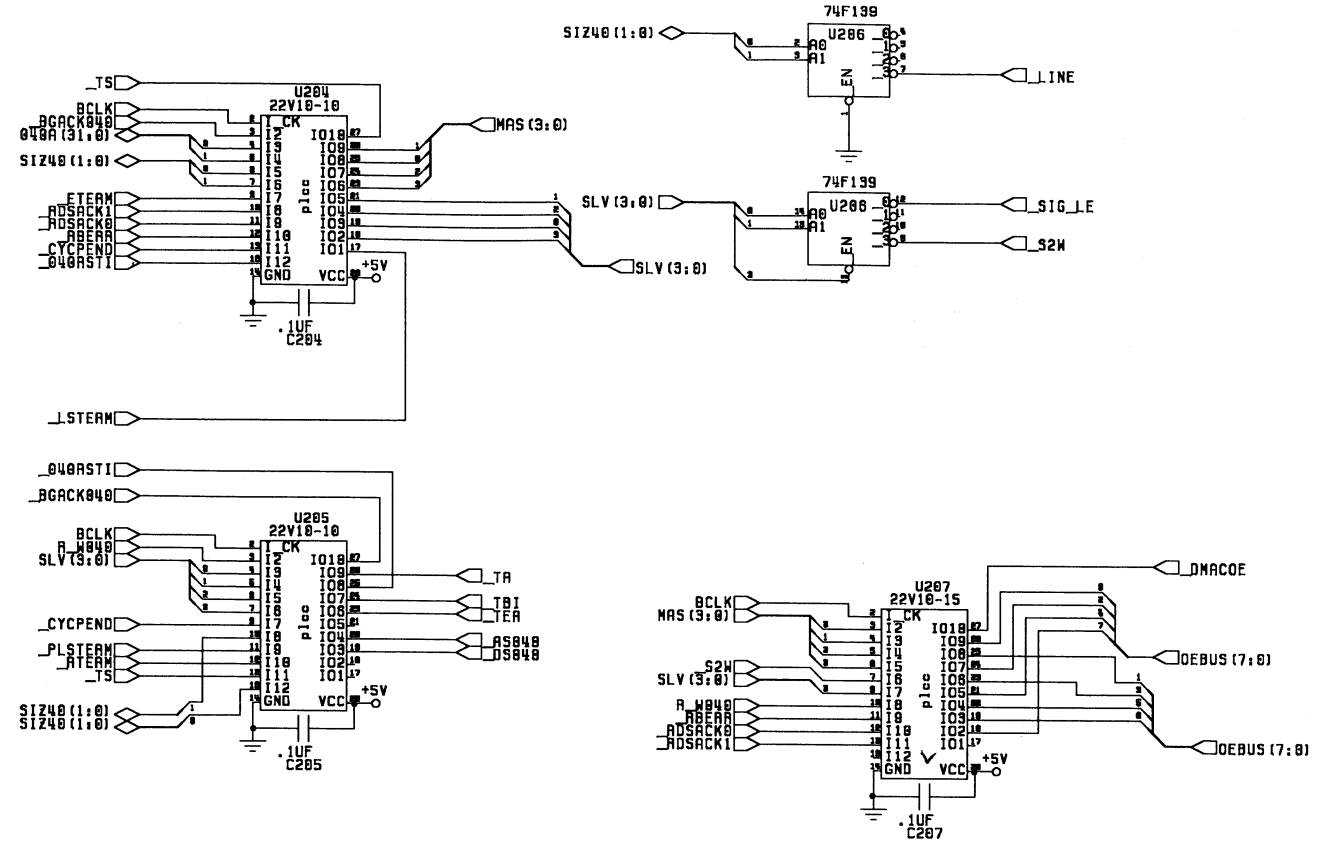

D040 (31:0)

MC/LC/EC68040

U102

Restored and Edited by Dave Haynie	DRAWN BY: S. Schaeffer	DATE: 2/29/92	Comodore SCHEMATIC 68040 CPU CARD
Copyright 1997			
			B 364853 REV 2
			SCALE NONE SHEET 1 OF 4

Restored and Edited by Dave Haynie	DRAWN BY:	DATE	Commodore
	S. Schaeffer	2/2/92	
Copyright 1997			SCHEMATIC
			68040 CPU CARD
			B 364853 REV 2
			SCALE NONE SHEET 2 OF 4

Amiga 32 BIT
LOCAL SLOT