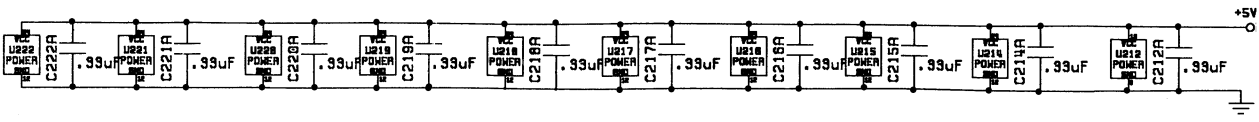

D040 (31:0)

MC/LC/EC68040

U102

Restored and Edited by Dave Haynie	DRAWN BY: S. Schaeffer	DATE: 2/29/92	Comodore SCHEMATIC 68040 CPU CARD
Copyright 1997			
			B 364853 REV 2
			SCALE NONE SHEET 1 OF 4

Restored and Edited by Dave Haynie	DRAWN BY:	DATE	Commodore
	S. Schaeffer	2/2/92	
Copyright 1997			SCHEMATIC
			68040 CPU CARD
			B 364853 REV 2
			SCALE NONE SHEET 2 OF 4

Amiga 32 BIT
LOCAL SLOT