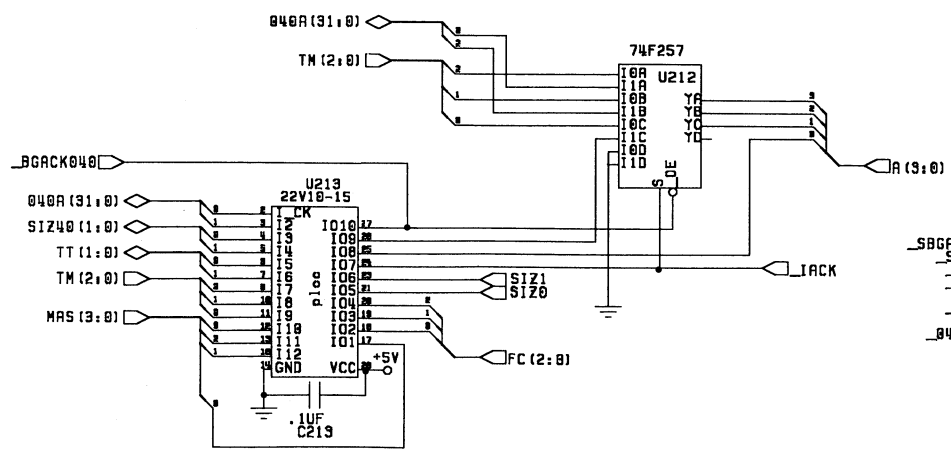

D040 (31:0)

MC/LC/EC68040

U102

Restored and Edited by Dave Haynie	DRAWN BY: S. Schaeffer	DATE: 2/29/92	Comodore SCHEMATIC 68040 CPU CARD
Copyright 1997			
			B 364853 REV 2
			SCALE NONE SHEET 1 OF 4

Restored and Edited by Dave Haynie	DRAWN BY:	DATE	Commodore
	S. Schaeffer	2/2/92	
Copyright 1997			SCHEMATIC
			68040 CPU CARD
			B 364853 REV 2
			SCALE NONE SHEET 2 OF 4

Amiga 32 BIT
LOCAL SLOT