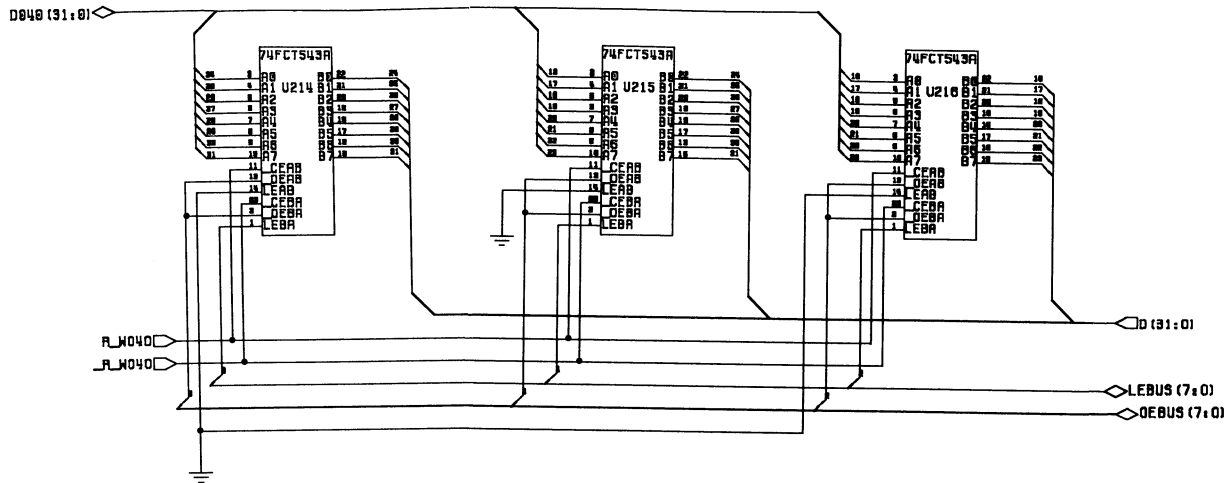

D040 (31:0)

MC/LC/EC68040

U102

Restored and Edited by Dave Haynie	DRAWN BY: S. Schaeffer	DATE: 2/29/92	Comodore SCHEMATIC 68040 CPU CARD
Copyright 1997			
			B 364853 REV 2
			SCALE NONE SHEET 1 OF 4

Restored and Edited by Dave Haynie	DRAWN BY:	DATE	Commodore
	S. Schaeffer	2/2/92	
Copyright 1997			SCHEMATIC
			68040 CPU CARD
			B 364853 REV 2
			SCALE NONE SHEET 2 OF 4

Amiga 32 BIT
LOCAL SLOT