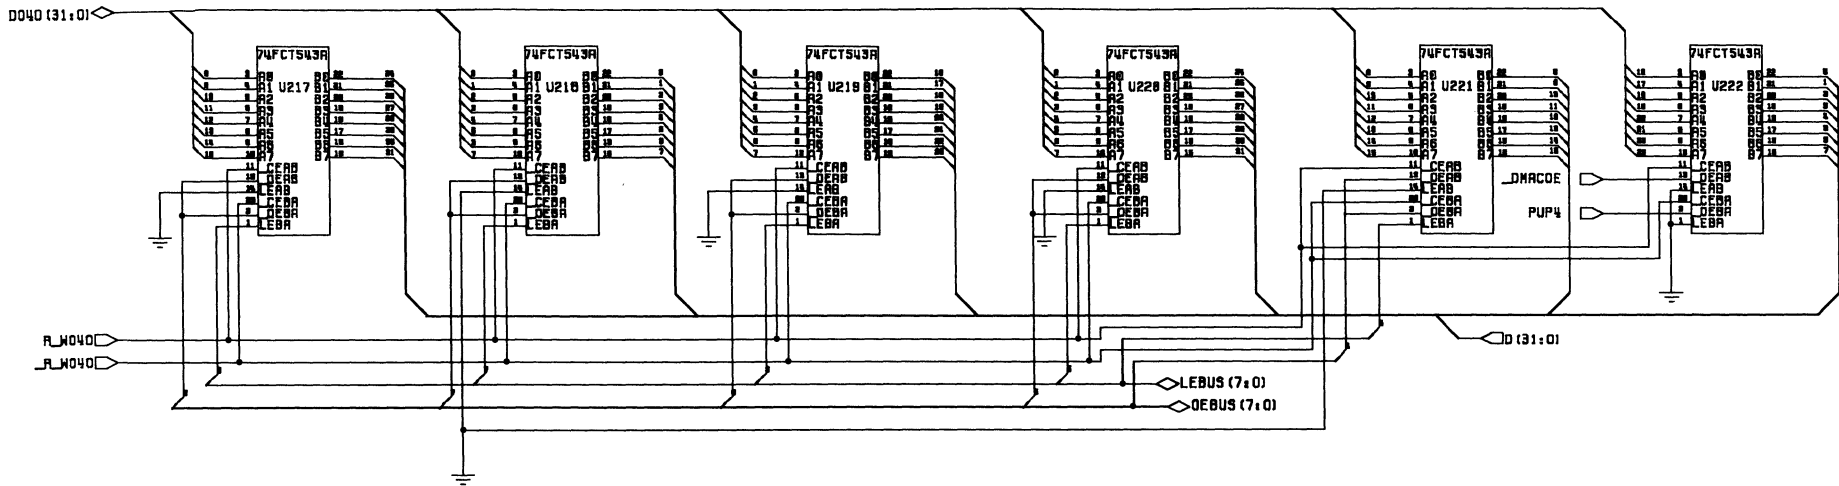

D040 (31:0)

MC/LC/EC68040

U102

Restored and Edited by Dave Haynie	DRAWN BY: S. Schaeffer	DATE: 2/29/92	Comodore SCHEMATIC 68040 CPU CARD
Copyright 1997			
			B 364853 REV 2
			SCALE NONE SHEET 1 OF 4

Restored and Edited by Dave Haynie	DRAWN BY:	DATE	Commodore
	S. Schaeffer	2/2/92	
Copyright 1997			SCHEMATIC
			68040 CPU CARD
			B 364853 REV 2
			SCALE NONE SHEET 2 OF 4

Amiga 32 BIT
LOCAL SLOT