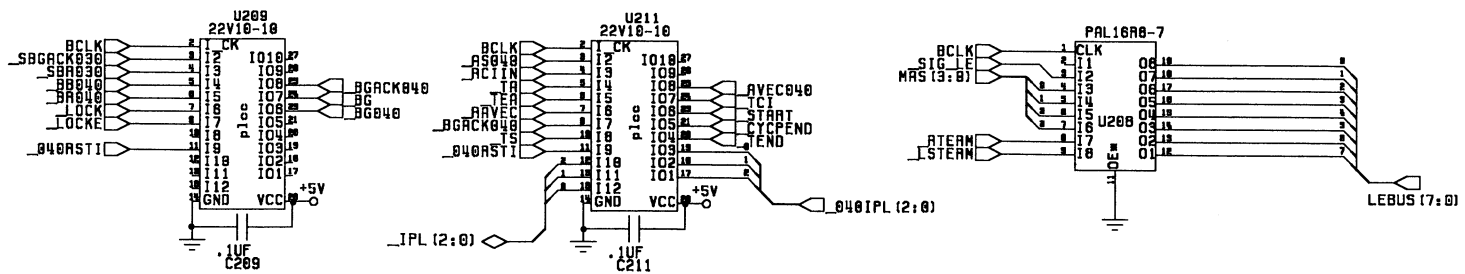

D040 (31:0)

MC/LC/EC68040

U102

Restored and Edited by Dave Haynie	DRAWN BY: S. Schaeffer	DATE: 2/29/92	Comodore SCHEMATIC 68040 CPU CARD
Copyright 1997			
			B 364853 REV 2
			SCALE NONE SHEET 1 OF 4

Restored and Edited by Dave Haynie	DRAWN BY:	DATE	Commodore
	S. Schaeffer	2/2/92	
Copyright 1997			SCHEMATIC
			68040 CPU CARD
			B 364853 REV 2
			SCALE NONE SHEET 2 OF 4

Amiga 32 BIT
LOCAL SLOT