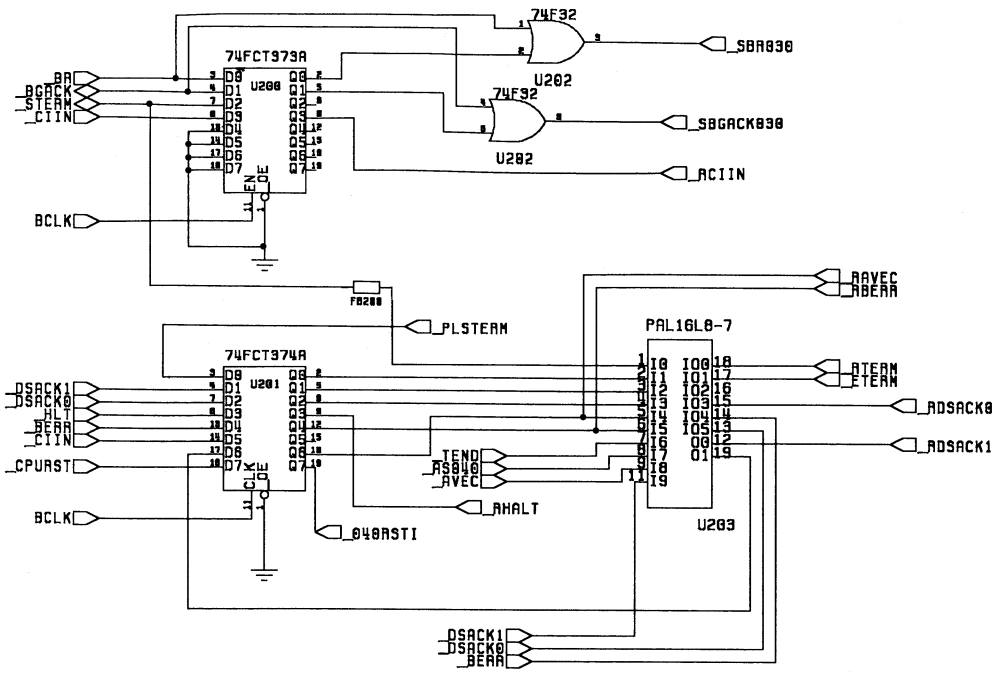

D040 (31:0)

MC/LC/EC68040

U102

Restored and Edited by Dave Haynie	DRAWN BY: S. Schaeffer	DATE: 2/29/92	Comodore SCHEMATIC 68040 CPU CARD
Copyright 1997			
			B 364853 REV 2
			SCALE NONE SHEET 1 OF 4

Restored and Edited by Dave Haynie	DRAWN BY:	DATE	Commodore
	S. Schaeffer	2/2/92	
Copyright 1997			SCHEMATIC
			68040 CPU CARD
			B 364853 REV 2
			SCALE NONE SHEET 2 OF 4

Amiga 32 BIT
LOCAL SLOT